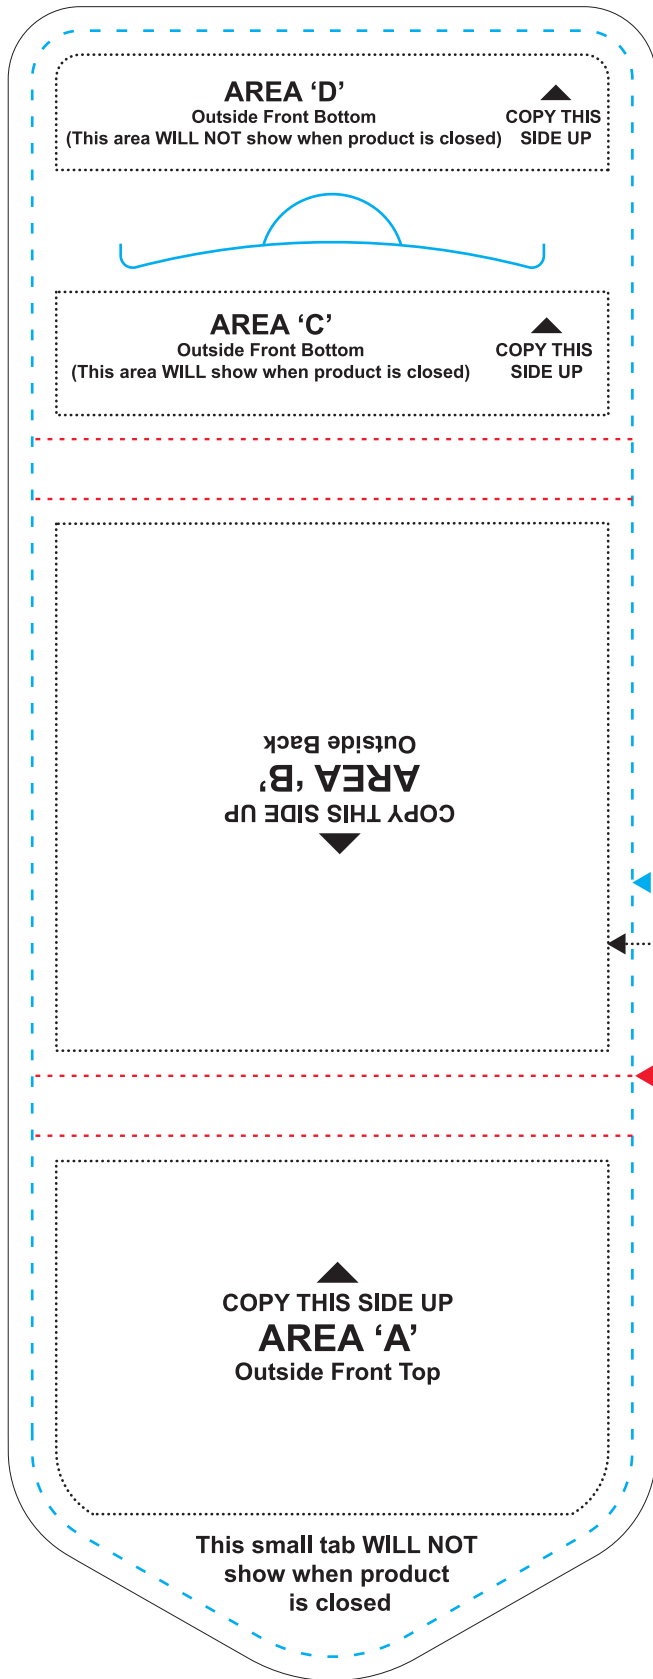

Extreme Notes Outside Cover

Please be sure to notate on order which pad color you would like

Approximate final size: 3.125"W x 8.5313"H

Bleed areas: 3.375"W x 8.7813"H

Outside cover imprint areas (denoted by black dotted lines):

Area A: 2.875"W x 1.7476"H

Area B: 2.875"W x 2.9049"H

Area C: 2.875"W x 0.64"H

Area D: 2.875"W x 0.6"H

RESTRICTIONS

- No printing on Extreme Notes sheets.
- Post-it® Extreme Notes logo is pre-printed on inside cover.
- No imprint on the inside of Extreme Notes cover.
- Convert all imprint colors to CMYK (no spot or RGB colors).
- Bleeds should fill minimum bleed margins.

**Please be sure to notate on order
which pad color you would like**

Approximate final size: 3.125"W x 8.5313"H