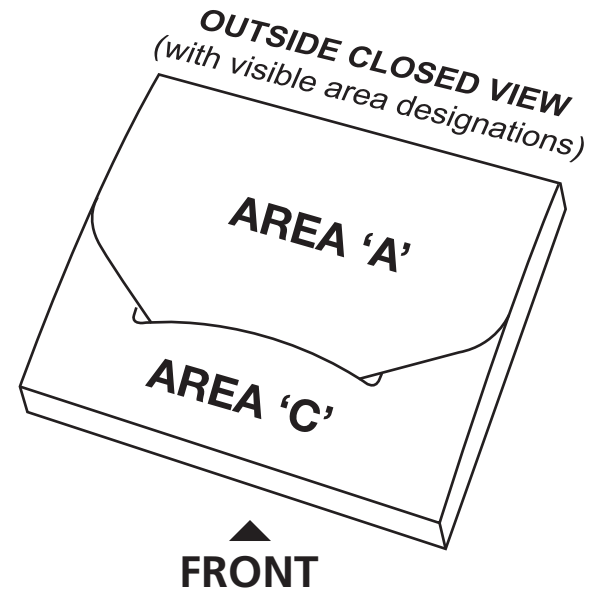

Extreme Notes Outside Cover

Please be sure to notate on order which pad color you would like

Approximate final size: 3.125"W x 8.5313"H

Bleed areas: 3.375"W x 8.7813"H

Outside cover imprint areas (denoted by black dotted lines):

Area A: 2.875"W x 1.7476"H

Area B: 2.875"W x 2.9049"H

Area C: 2.875"W x 0.64"H

Area D: 2.875"W x 0.6"H

RESTRICTIONS

- No printing on Extreme Notes sheets.
- Post-it® Extreme Notes logo is pre-printed on inside cover.
- No imprint on the inside of Extreme Notes cover.
- Convert all imprint colors to CMYK (no spot or RGB colors).
- Bleeds should fill minimum bleed margins.

Extreme Notes Inside Cover

Custom imprint on the inside cover is not available

RESTRICTIONS

- No printing on Extreme Notes sheets.
- Post-it® Extreme Notes logo is pre-printed on inside cover.
- No imprint on the inside of Extreme Notes cover.
- Convert all imprint colors to CMYK (no spot or RGB colors).
- Bleeds should fill minimum bleed margins.

**Please be sure to notate on order
which pad color you would like**

Approximate final size: 3.125"W x 8.5313"H