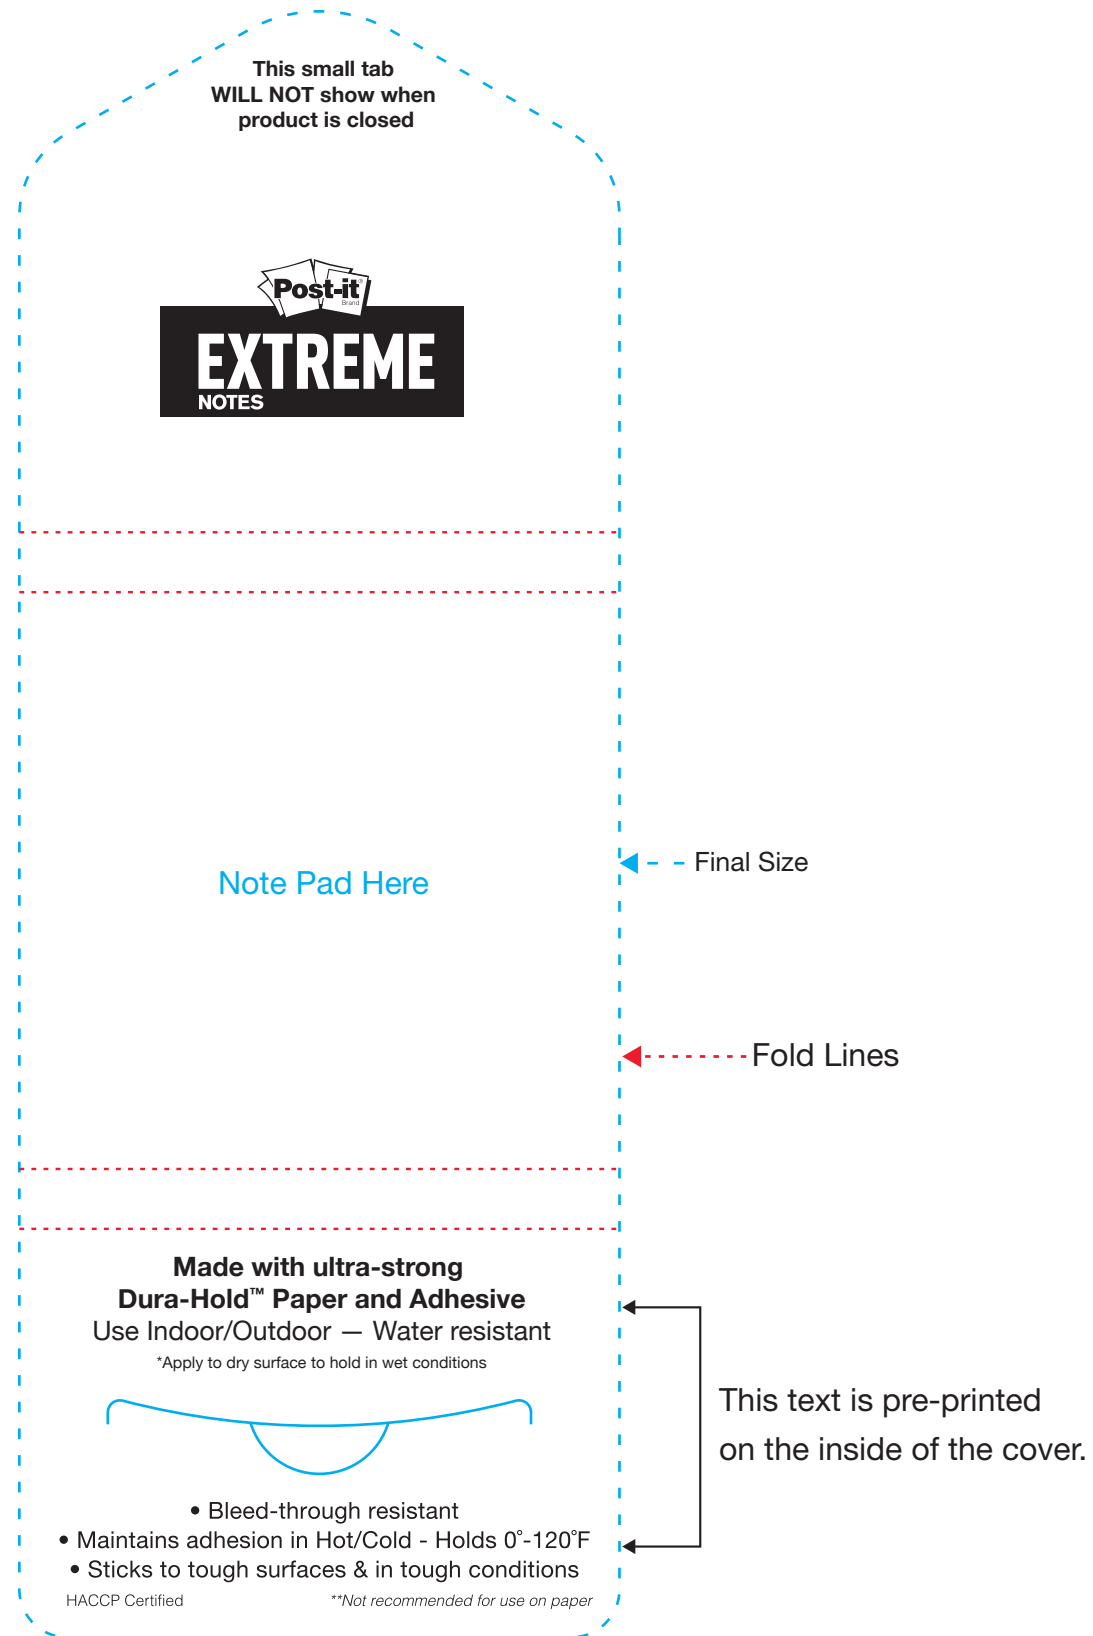

Extreme Notes Outside Cover

Please be sure to notate on order which pad color you would like

Approximate final size: 3.125"W x 8.5313"H

Bleed areas: 3.375"W x 8.7813"H

Outside cover imprint areas (denoted by black dotted lines):

Area A: 2.875"W x 1.7476"H

Area B: 2.875"W x 2.9049"H

Area C: 2.875"W x 0.64"H

Area D: 2.875"W x 0.6"H

RESTRICTIONS

- No printing on Extreme Notes sheets.
- Post-it® Extreme Notes logo is pre-printed on inside cover.
- No imprint on the inside of Extreme Notes cover.
- Convert all imprint colors to CMYK (no spot or RGB colors).
- Bleeds should fill minimum bleed margins.

Extreme Notes Inside Cover

Custom imprint on the inside cover is not available

RESTRICTIONS

- No printing on Extreme Notes sheets.
- Post-it® Extreme Notes logo is pre-printed on inside cover.
- No imprint on the inside of Extreme Notes cover.
- Convert all imprint colors to CMYK (no spot or RGB colors).
- Bleeds should fill minimum bleed margins.

**Please be sure to notate on order
which pad color you would like**

Approximate final size: 3.125"W x 8.5313"H