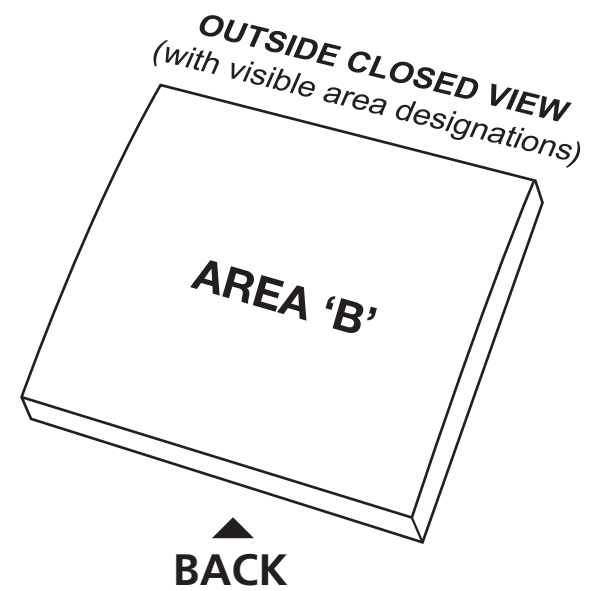

Extreme Notes Outside Cover

Please be sure to notate on order which pad color you would like

Approximate final size: 3.125"W x 8.5313"H

Bleed areas: 3.375"W x 8.7813"H

Outside cover imprint areas (denoted by black dotted lines):

Area A: 2.875"W x 1.7476"H

Area B: 2.875"W x 2.9049"H

Area C: 2.875"W x 0.64"H

Area D: 2.875"W x 0.6"H

RESTRICTIONS

- No printing on Extreme Notes sheets.
- Post-it® Extreme Notes logo is pre-printed on inside cover.
- No imprint on the inside of Extreme Notes cover.
- Convert all imprint colors to CMYK (no spot or RGB colors).
- Bleeds should fill minimum bleed margins.

Extreme Notes Inside Cover

Custom imprint on the inside cover is not available

RESTRICTIONS

- No printing on Extreme Notes sheets.
- Post-it® Extreme Notes logo is pre-printed on inside cover.
- No imprint on the inside of Extreme Notes cover.
- Convert all imprint colors to CMYK (no spot or RGB colors).
- Bleeds should fill minimum bleed margins.

**Please be sure to notate on order
which pad color you would like**

Approximate final size: 3.125"W x 8.5313"H