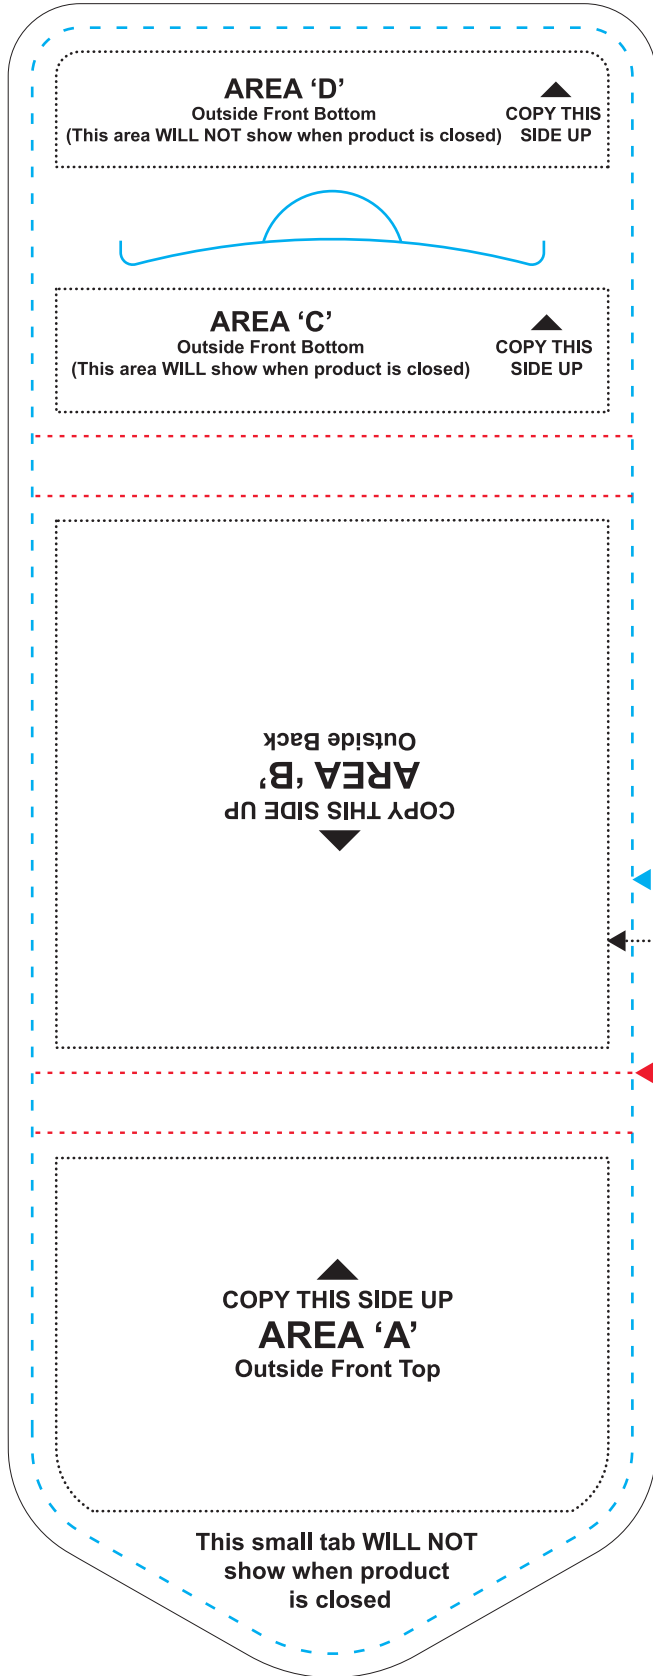

Extreme Markers PCPMEF Outside Cover

← Bleed Margins  
 - - - Final Size  
 - - - Imprint Margins  
 - - - Fold Lines

Please be sure to notate on order  
which paper color you would like

Approximate final size: 3.125"W x 8.2118"H

Bleed areas: 3.375"W x 8.4618"H

Outside cover imprint areas (denoted by black dotted lines):

Area A: 2.875"W x 1.7476"H

Area B: 2.875"W x 2.9049"H

Area C: 2.875"W x 0.64"H

Area D: 2.875"W x 0.6"H

**RESTRICTIONS**

- No printing on Extreme Markers.
- Post-it® Extreme Notes logo is pre-printed on inside cover.
- No imprint on the inside of Extreme Notes cover.
- Convert all imprint colors to CMYK (no spot or RGB colors).
- Bleeds should fill minimum bleed margins.

**Please be sure to notate on order  
which paper color you would like**

Approximate final size: 3.125"W x 8.5313"H