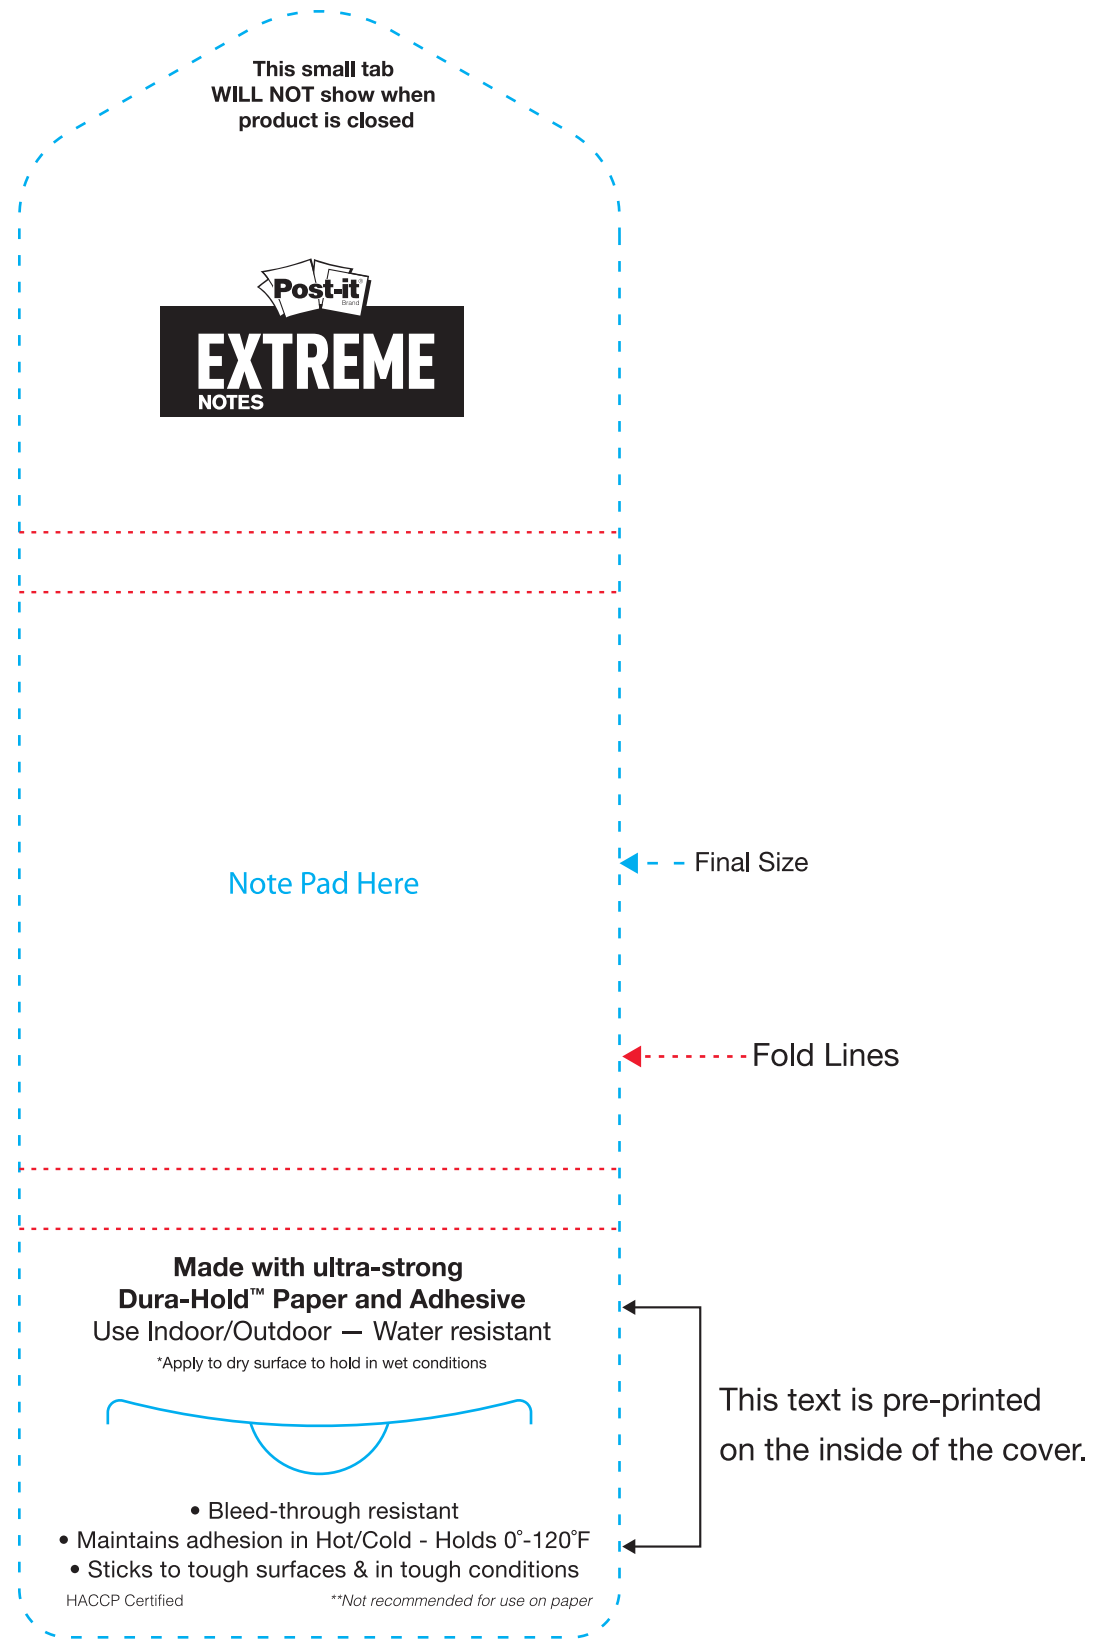

Extreme Markers PCPMEF Inside Cover
Imprint on the inside cover is not available

RESTRICTIONS

- No printing on Extreme Markers.
- Post-it® Extreme Notes logo is pre-printed on inside cover.
- No imprint on the inside of Extreme Notes cover.
- Convert all imprint colors to CMYK (no spot or RGB colors).
- Bleeds should fill minimum bleed margins.

**Please be sure to notate on order
which paper color you would like**

Approximate final size: 3.125"W x 8.5313"H