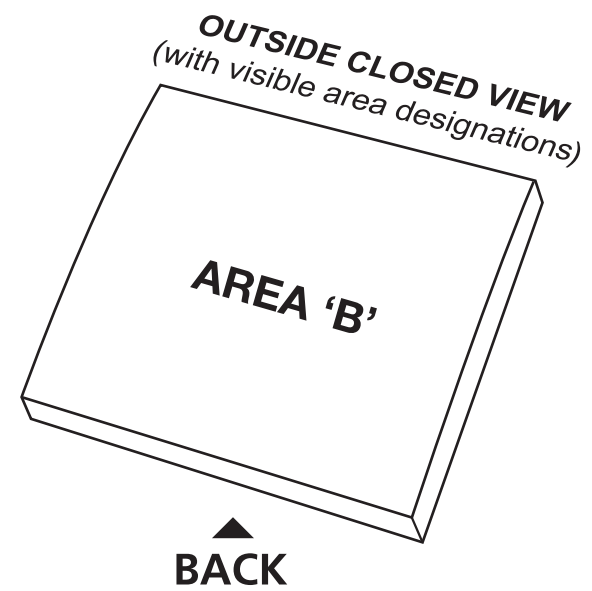

Extreme Markers PCPMEF Outside Cover

← Bleed Margins  
 - - - Final Size  
 - - - Imprint Margins  
 - - - Fold Lines

Please be sure to notate on order  
which paper color you would like

Approximate final size: 3.125"W x 8.2118"H

Bleed areas: 3.375"W x 8.4618"H

Outside cover imprint areas (denoted by black dotted lines):

Area A: 2.875"W x 1.7476"H

Area B: 2.875"W x 2.9049"H

Area C: 2.875"W x 0.64"H

Area D: 2.875"W x 0.6"H

**RESTRICTIONS**

- No printing on Extreme Markers.
- Post-it® Extreme Notes logo is pre-printed on inside cover.
- No imprint on the inside of Extreme Notes cover.
- Convert all imprint colors to CMYK (no spot or RGB colors).
- Bleeds should fill minimum bleed margins.

**Please be sure to notate on order  
which paper color you would like**

Approximate final size: 3.125"W x 8.5313"H