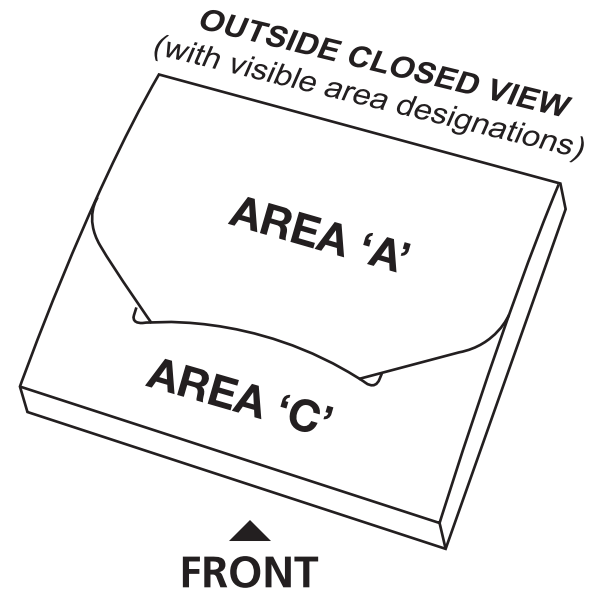

Extreme Markers PCPMEF Outside Cover

← Bleed Margins  
 - - - Final Size  
 - - - Imprint Margins  
 - - - Fold Lines

Please be sure to notate on order  
which paper color you would like

Approximate final size: 3.125"W x 8.2118"H

Bleed areas: 3.375"W x 8.4618"H

Outside cover imprint areas (denoted by black dotted lines):

Area A: 2.875"W x 1.7476"H

Area B: 2.875"W x 2.9049"H

Area C: 2.875"W x 0.64"H

Area D: 2.875"W x 0.6"H

**RESTRICTIONS**

- No printing on Extreme Markers.
- Post-it® Extreme Notes logo is pre-printed on inside cover.
- No imprint on the inside of Extreme Notes cover.
- Convert all imprint colors to CMYK (no spot or RGB colors).
- Bleeds should fill minimum bleed margins.

**Please be sure to notate on order  
which paper color you would like**

Approximate final size: 3.125"W x 8.5313"H