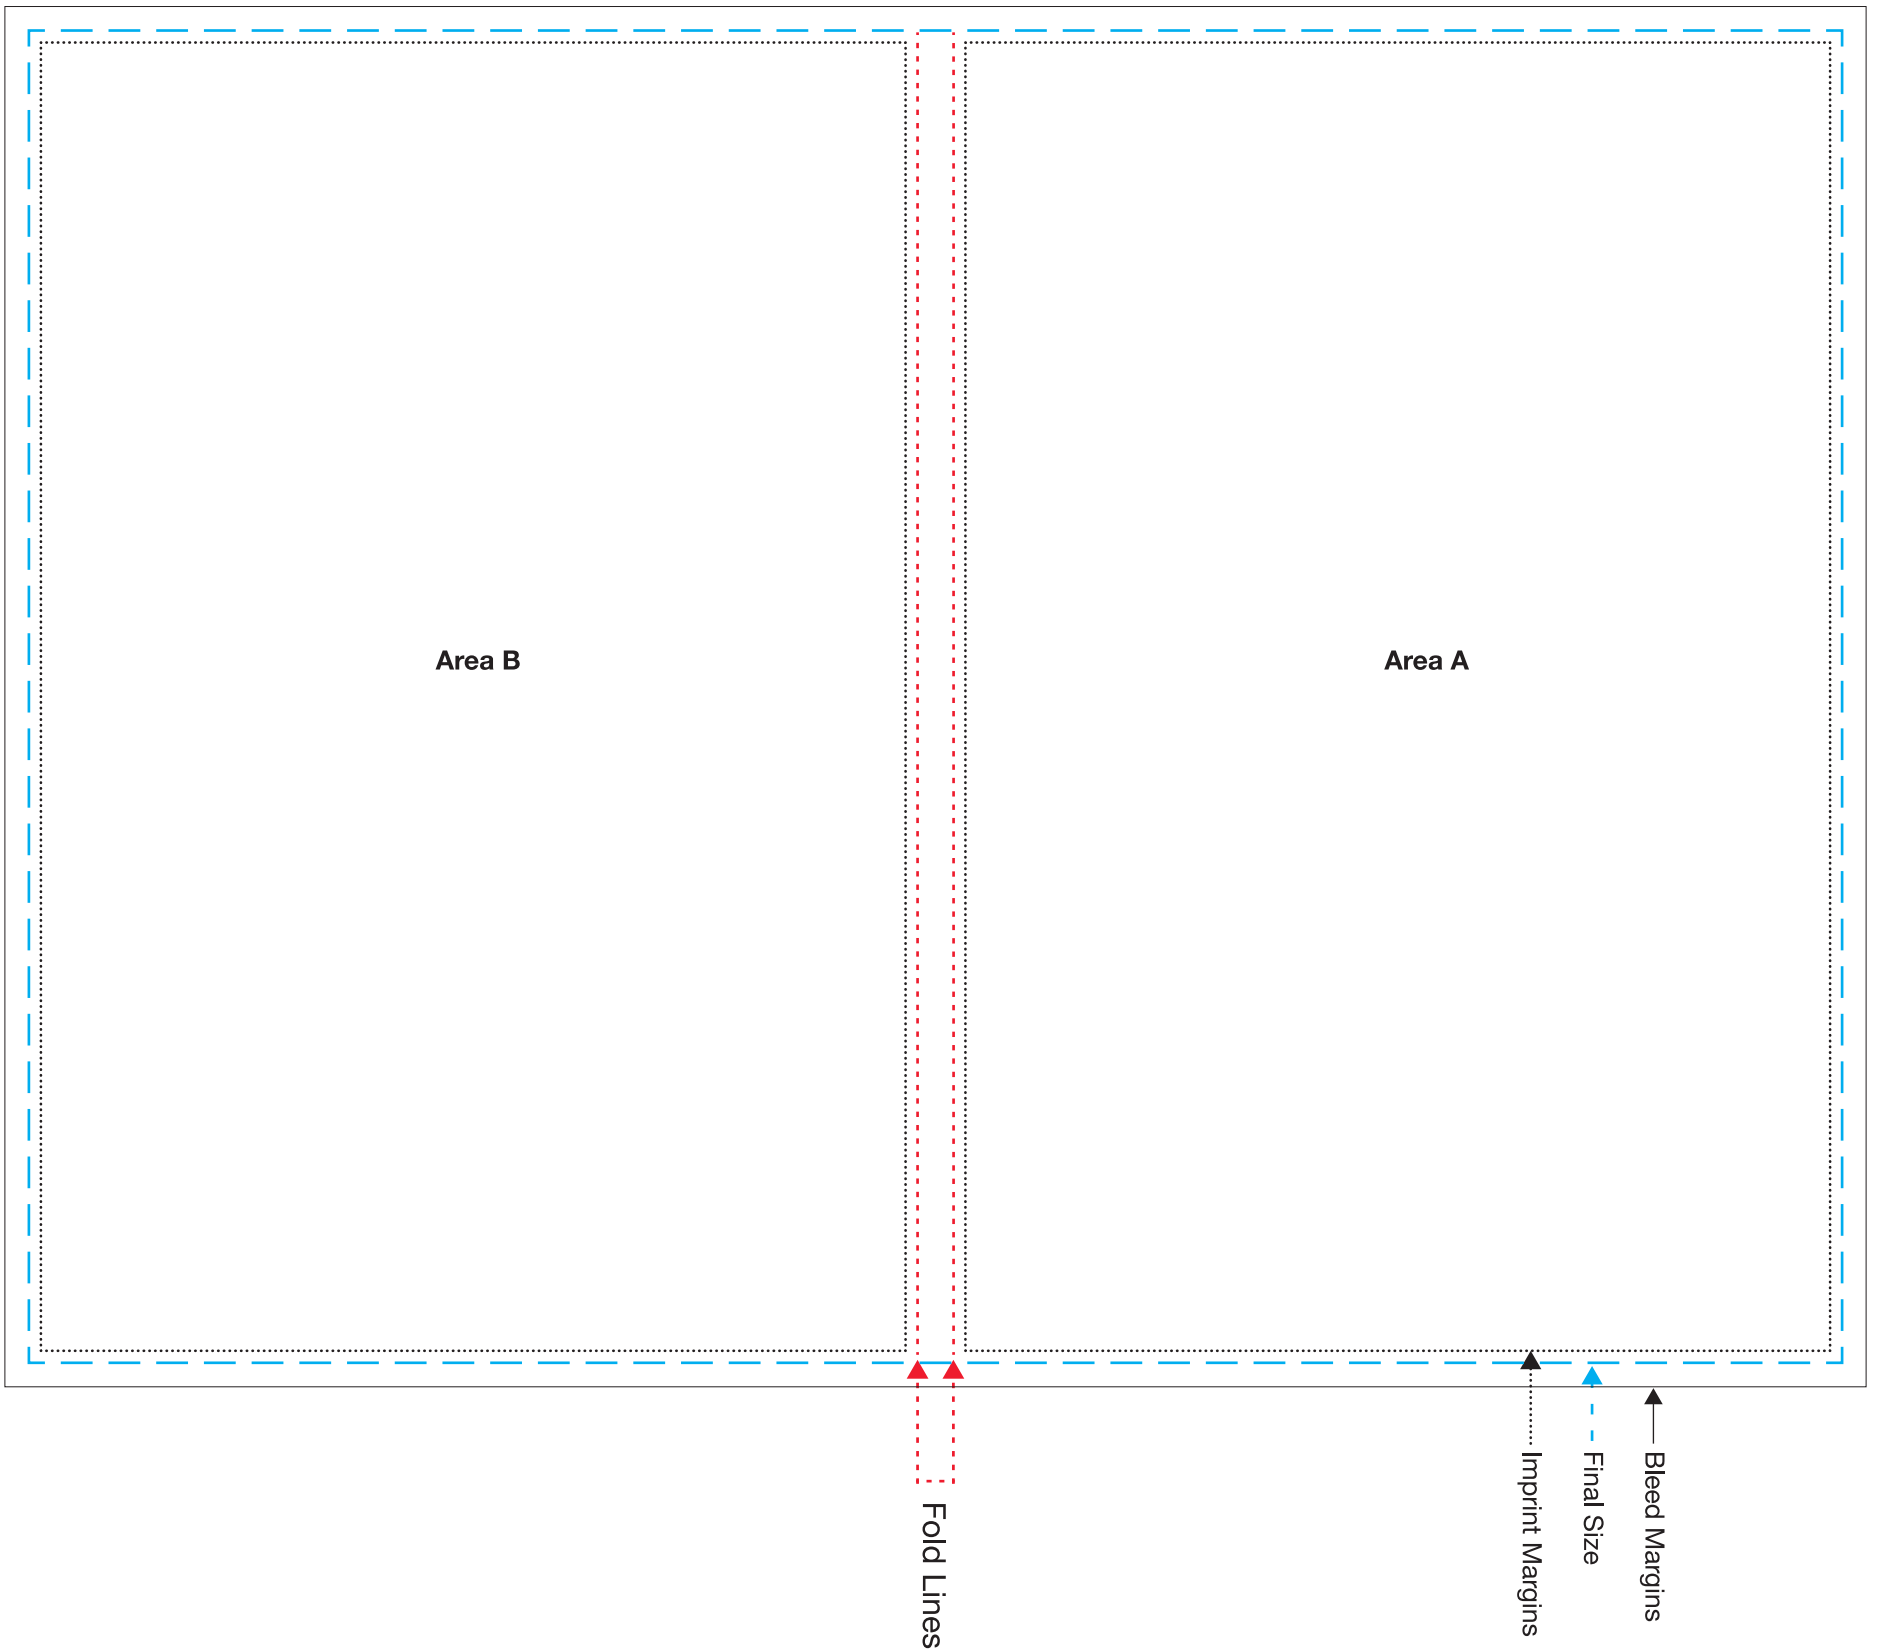

Extreme XL Notes with Cover PCXLEF Outside

**RESTRICTIONS**

- No printing on Extreme Notes sheets.
- Post-it® Extreme Notes logo is pre-printed on inside cover.
- No imprint on the inside of Extreme Notes cover.
- Convert all imprint colors to CMYK (no spot or RGB colors).
- Bleeds should fill minimum bleed margins.

**Please be sure to notate on order which paper color you would like**

Approximate final size: 9.441"W x 8.5313"H  
 Bleed areas: 9.691"W x 6.939"H  
 Outside cover imprint areas (denoted by black dotted lines):  
 Area A: 4.5"W x 6.814"H  
 Area B: 4.5"W x 6.814"H

Extreme XL Notes PCXLEF with Cover — Inside  
Custom imprint on the inside cover is not available  
Text is pre-printed on the inside of the cover

 <div style="background-color: black; color: white; padding: 10px; text-align: center; font-weight: bold; font-size: 2em;">EXTREME</div> <p style="text-align: center; font-weight: bold;">NOTES</p> <p style="text-align: center; font-weight: bold;">Made with ultra-strong Dura-Hold™ Paper and Adhesive</p> <p style="text-align: center;">Use Indoor/Outdoor — Water resistant</p> <p style="text-align: center; font-size: 0.8em;">*Apply to dry surface to hold in wet conditions</p> <ul style="list-style-type: none"> <li>Bleed-through resistant</li> <li>Maintains adhesion in Hot/Cold - Holds 0°-120°F</li> <li>Sticks to tough surfaces &amp; in tough conditions</li> </ul> <p style="font-size: 0.7em;">HACCP Certified <span style="float: right;">**Not recommended for use on paper</span></p>	
---	--

Please be sure to notate on order  
which paper color you would like

Approximate final size: 9.441"W x 8.5313"H